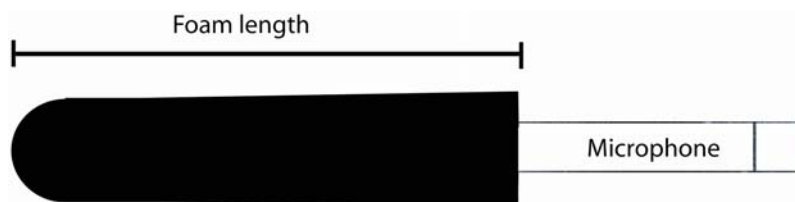

If your microphone is not on this list, there are two simple measurements to check which product suits you, the length of the fin (slotted) area and the diameter for the KOALA FLUFFY and the length of the existing foam for the KOALA MINI-MAX. **See over for instructions**

Use	Example	KOALA MAX	WINDCOVER	HAND-MAX	BABY KOALA
Most lavalier mics (lapel)	Sanken COS11 Tram etc.				BK1B, W, G, Bg.
Most hand held style mics	Shure SM58, EV-RE50, Sony CMS7 etc			H60B	
Rycotes Zep.Housing (Pre March 2004)	MKH416	M41G, M41B	W41G		
	MKH816	M81G, M81G	W81G		
	MKH60	M60G, M60B	W60G		
Rycotes WS4 Zep. Housing (Post March 2004)	WS4	MS4G, MS4B	WS4G		
Sennheiser's Zep. Housing	MZW-60/1 MKH416	MS4G, MS4B	WS4G		
	MZW MKH816	M81GS, M81BS			

How to measure to find a KOALA FLUFFY to suit.

KOALA FLUFFY	Microphone Diameter	Fin (slot) length max.
1 - (KF1B)	.905" - .984" (23-25mm)	3.93" (100mm) max.
2 - (KF2B)	.708" - .866" (18-22mm)	4.92" (125mm) max.
3 - (KF3B)	.708" - .866" (18-22mm)	6.69" (180cm) max.
4 - (KF4B)	.905" - .984" (23-25mm)	6.69" (180cm) max.

*Fin (slot) length maybe less that listed above. However must not be more as all fins (slots) **must** be covered.*

How to measure to find a KOALA MINI-MAX to suit.

KOALA MINI-MAX	Foam length (Approx. due to foam flex)
120	5.25" (120mm)
130	4.72" (130mm)
160	6.3" (160mm)
190	8.375" (210mm)