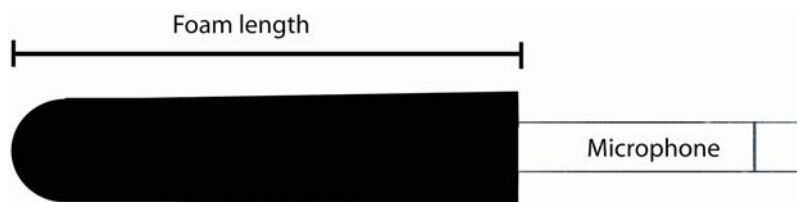

If your microphone is not on this list, there are two simple measurements to check which product suits you, the length of the fin (slotted) area and the diameter for the KOALA FLUFFY and the length of the existing foam for the KOALA MINI-MAX. **See over for instructions**

Use	Example	KOALA MAX	WINDCOVER	HAND-MAX	BABY KOALA
Most lavalier mics (lapel)	Sanken COS11 Tram etc.				BK1B, W, G, Bg.
Most hand held style mics	Shure SM58, EV-RE50, Sony CMS7 etc			H60B	
Rycotes Zep.Housing (Pre March 2004)	MKH416	M41G, M41B	W41G		
	MKH816	M81G, M81G	W81G		
	MKH60	M60G, M60B	W60G		
Rycotes WS4 Zep. Housing (Post March 2004)	WS4	MS4G, MS4B	WS4G		
Sennheiser's Zep. Housing	MZW-60/1 MKH416	MS4G, MS4B	WS4G		
	MZW MKH816	M81GS, M81BS			

How to measure to find a KOALA FLUFFY to suit.

KOALA FLUFFY	Microphone Diameter	Fin (slot) length max.
1 - (KF1B)	.905" - .984" (23-25mm)	3.93" (100mm) max.
2 - (KF2B)	.708" - .866" (18-22mm)	4.92" (125mm) max.
3 - (KF3B)	.708" - .866" (18-22mm)	6.69" (180cm) max.
4 - (KF4B)	.905" - .984" (23-25mm)	6.69" (180cm) max.

*Fin (slot) length maybe less that listed above. However must not be more as all fins (slots) **must** be covered.*

How to measure to find a KOALA MINI-MAX to suit.

KOALA MINI-MAX	Foam length (Approx. due to foam flex)
120	5.25" (120mm)
130	4.72" (130mm)
160	6.3" (160mm)
190	8.375" (210mm)